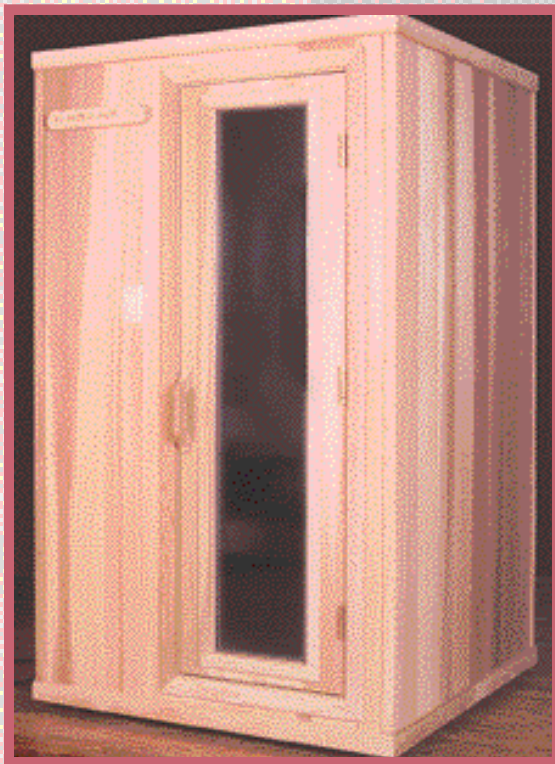

The EZ SAUNA allows one or two people to enjoy the sauna in total relaxation and comfort. The natural beauty of Western Cedar or Redwood add even more appeal to this unique sauna by Baltic Leisure.

## by Baltic Leisure

Baltic Leisure invites you to experience the EZ SAUNA for health and enjoyment on a truly personal level. This versatile sauna is the ultimate solution to limited storage space at an affordable price.

IT DOESN'T GET ANY EASIER THAN THIS.

The pre-built, pre-wired and fully equipped EZ SAUNA moves easily into place on factory installed wheels. The two sections line up and lock together.

Unique heavy-duty locking system for added safety and durability.

The finishing touch to hide the locking hardware. Plug it in – and the EZ SAUNA is ready for use!

- Designed so that each half easily fits through a standard residential doorway
- Pre-wired for regular 15 amp outlet
- Timer, thermostat and maximum temperature of 186 degrees F
- Includes sauna rocks in protected container
- Full view, self-closing Cedar door
- Vapor-Lok wall mount sauna light
- Heavy-duty wheels for safety and stability
- Exclusive wall-locking mechanism
- Full frame construction and finished floor
- Complete accessory package including water bucket, ladle, headrest, thermometer and towel bar