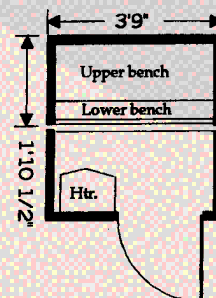

The finishing touch to hide the locking hardware. Plug it in – and the EZ SAUNA is ready for use!

- Designed so that each half easily fits through a standard residential doorway
- Pre-wired for regular 15 amp outlet
- Timer, thermostat and maximum temperature of 186 degrees F
- Includes sauna rocks in protected container
- Full view, self-closing Cedar door
- Vapor-Lok wall mount sauna light
- Heavy-duty wheels for safety and stability
- Exclusive wall-locking mechanism
- Full frame construction and finished floor
- Complete accessory package including water bucket, ladle, headrest, thermometer and towel bar